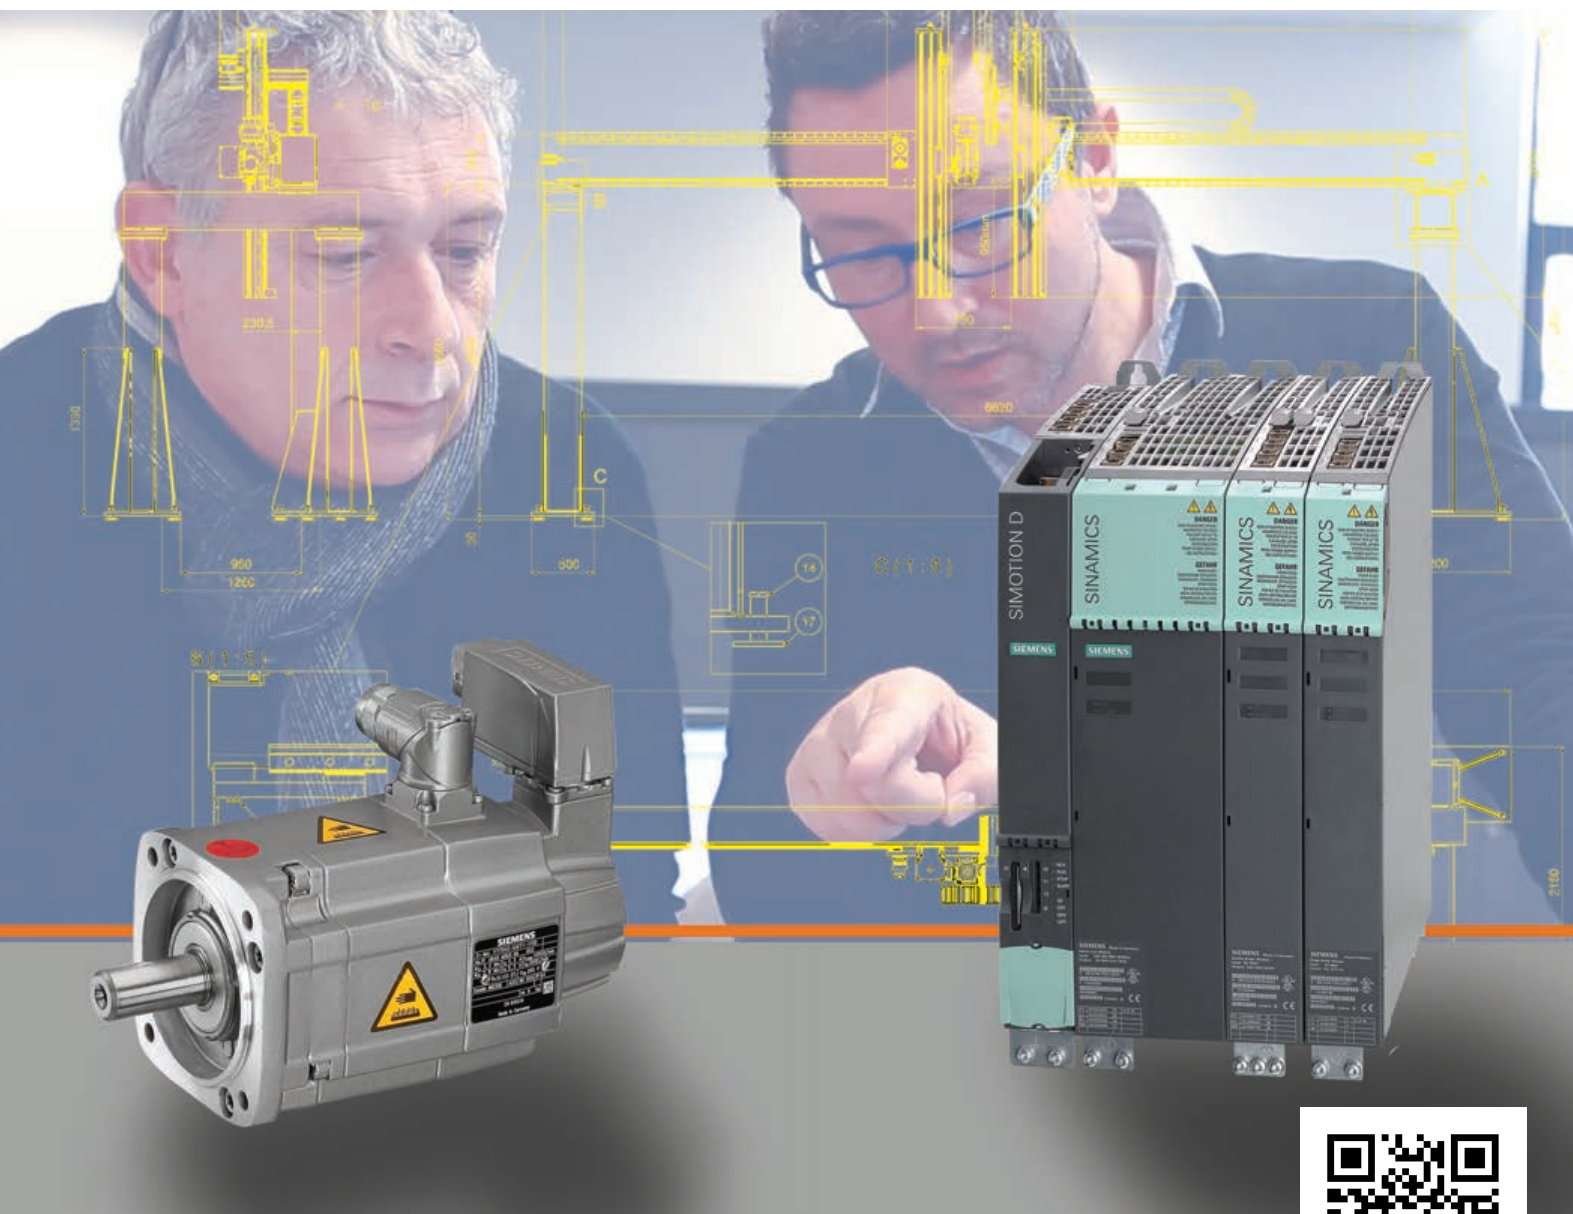

Vermeire motion

Servomoteurs & Drives de stock

SIEMENS

Integrated drive systems partner

VERMEIRE TRANSMISSIONS

+ 32 (0)87 32 23 60

info@vermeire.com

www.vermeire.com